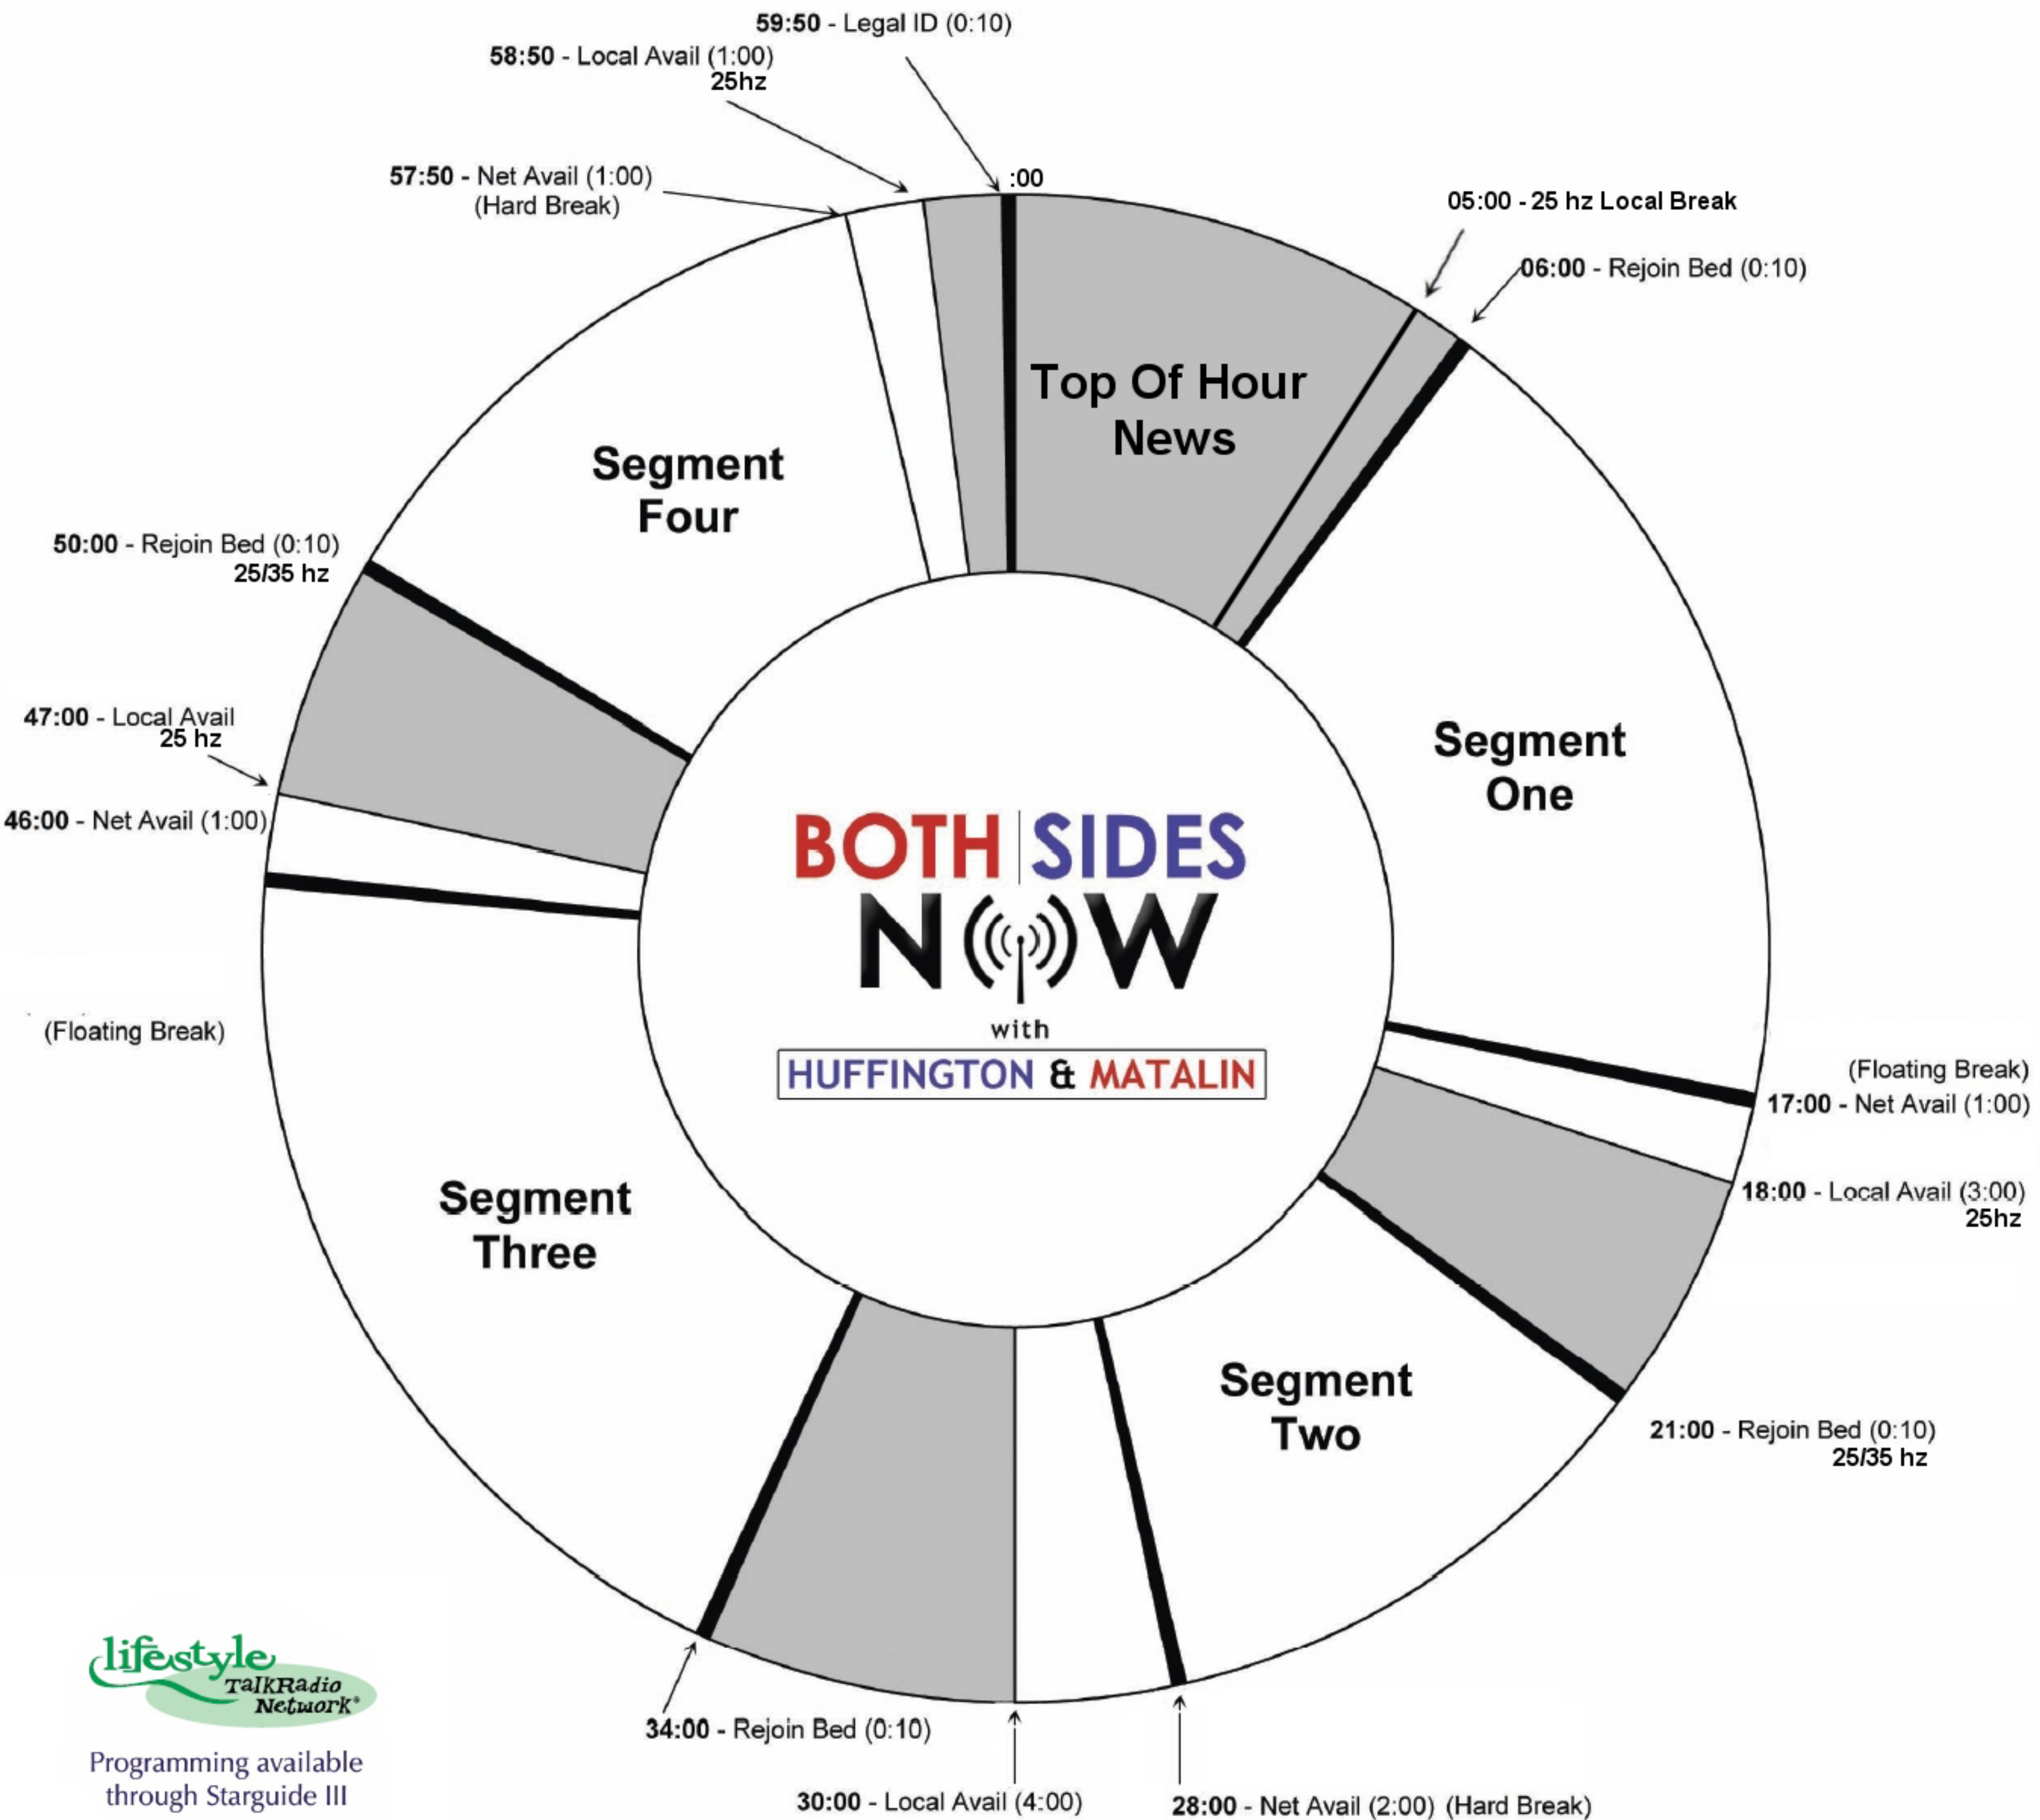

Both Sides Now Standard Clock

Network Inventory: 5 minutes
Local Inventory: 17 minutes

Programming available through Starguide III