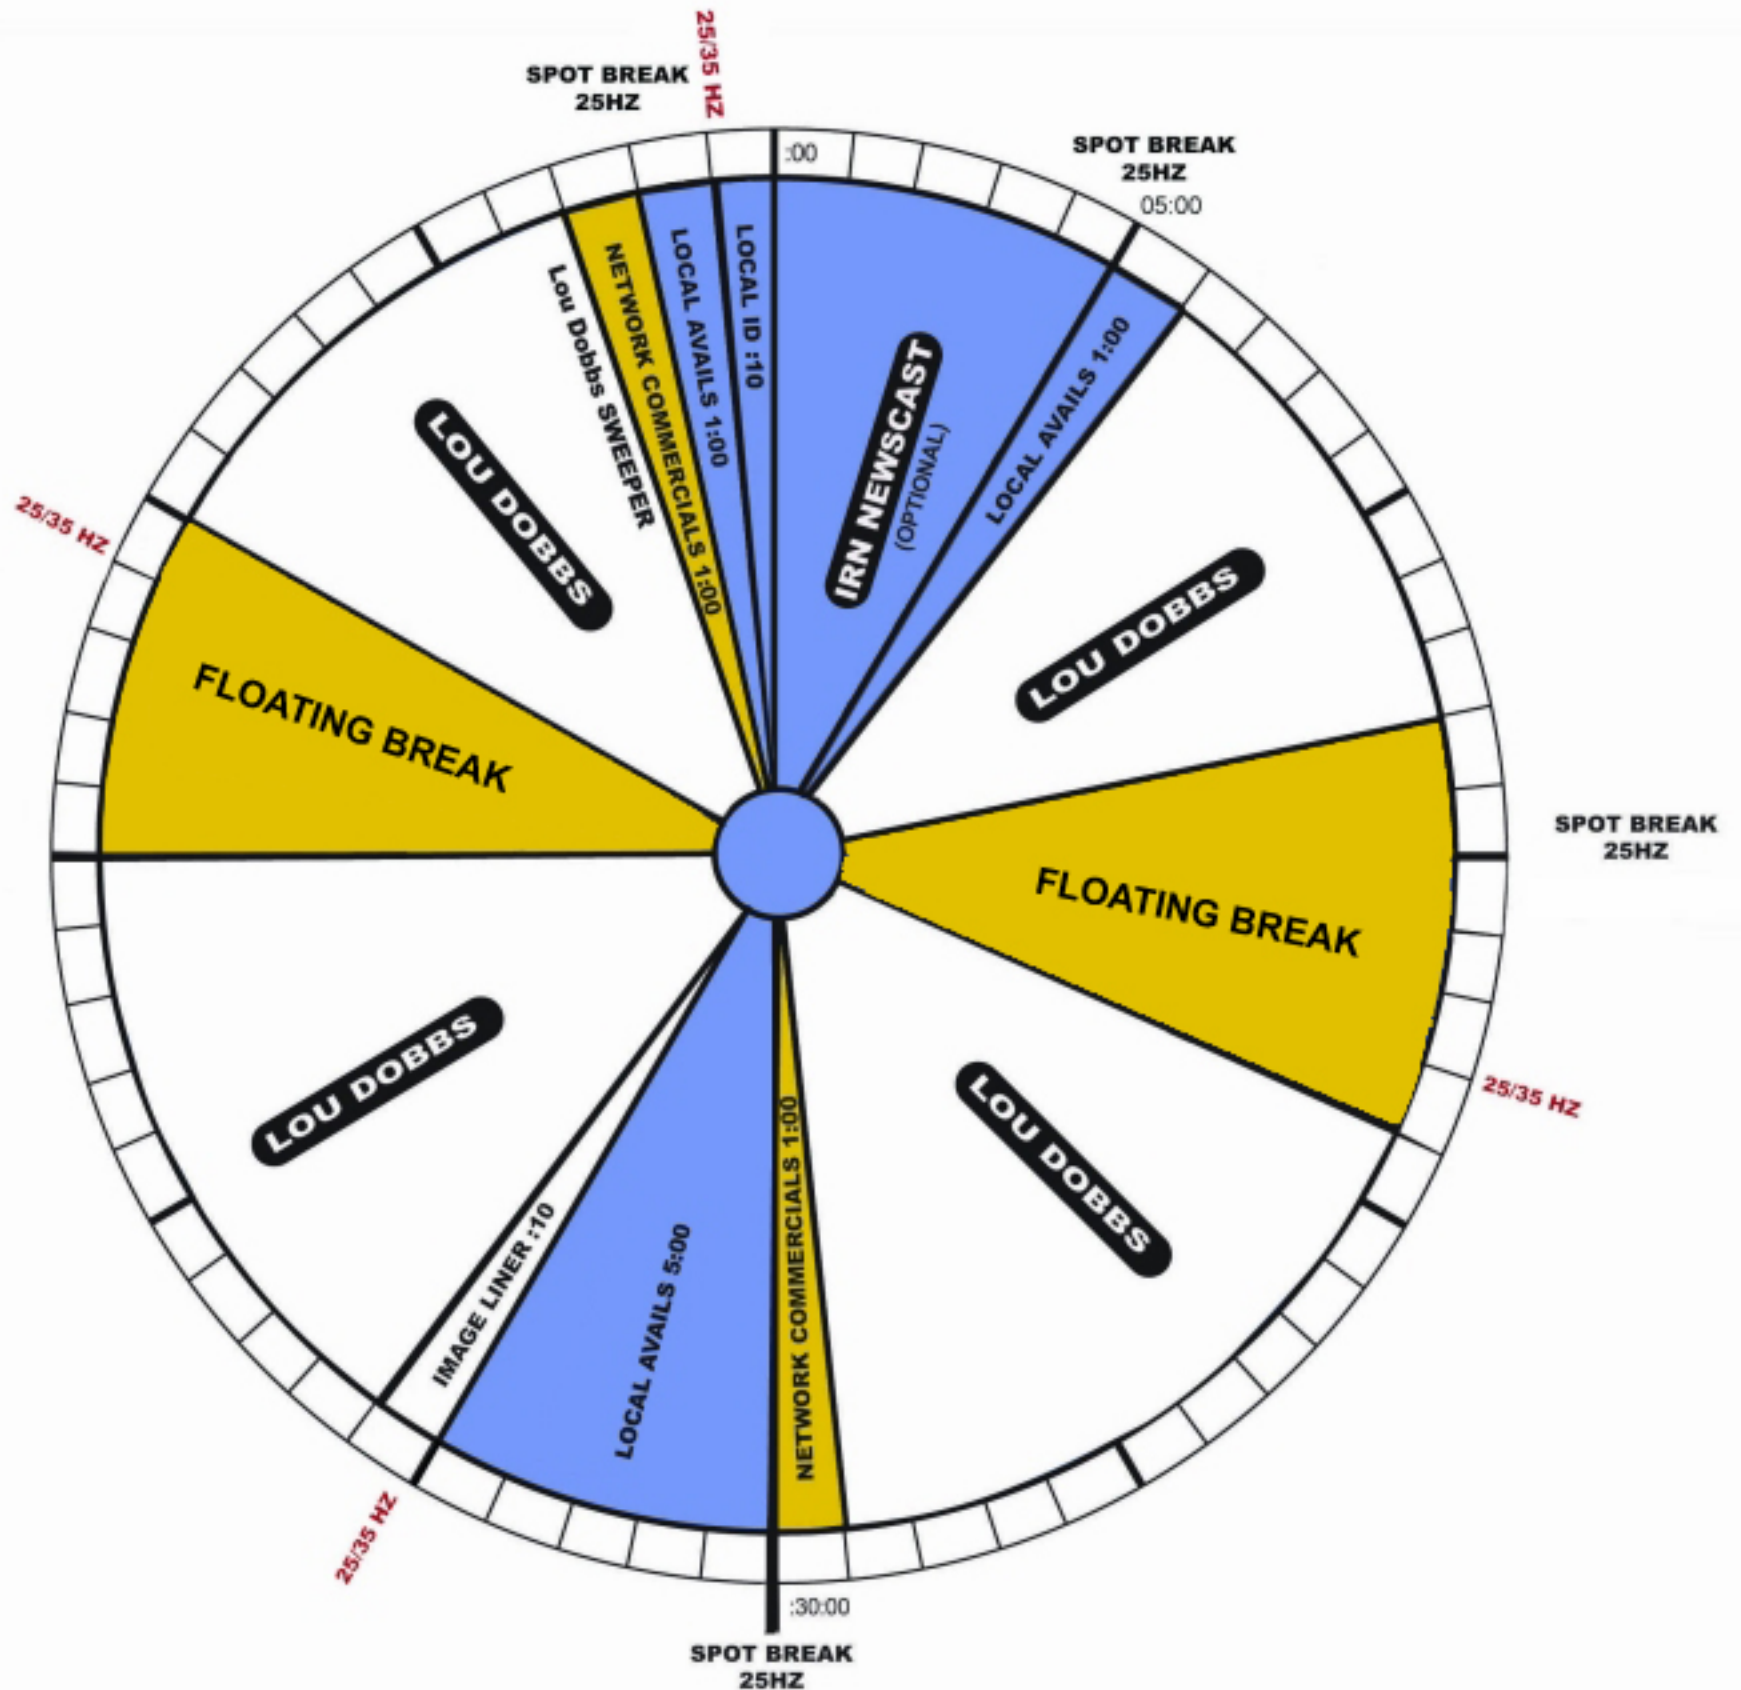

PROGRAM CLOCK

For Affiliate Relations, please call (203) 323-7300
24/7 Studio Hotline (203) 325-4555

NETWORK COVERS ALL BREAKS